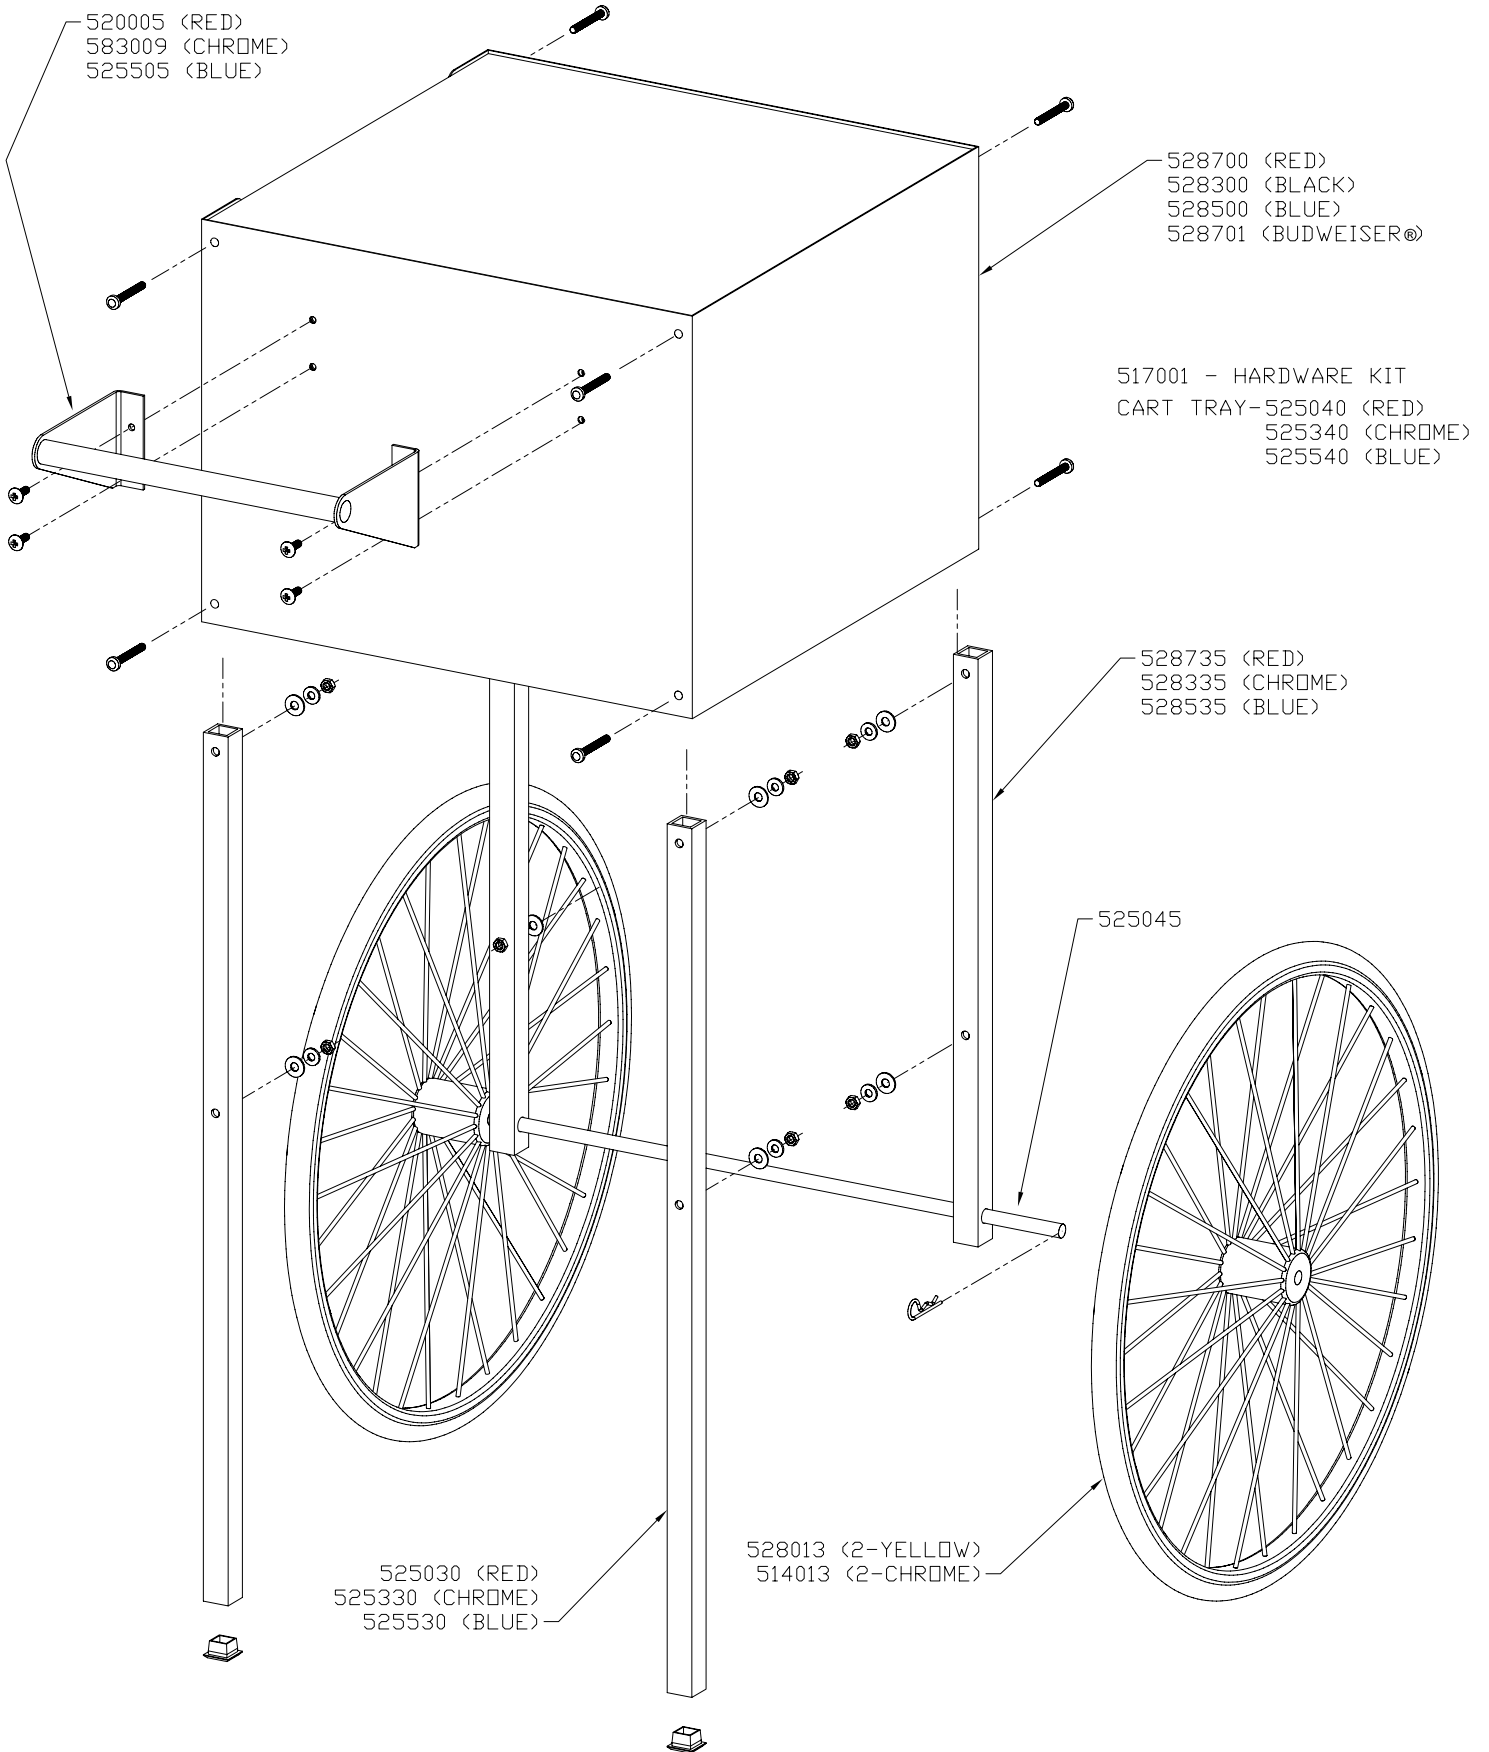

SMALL CART ASSEMBLY