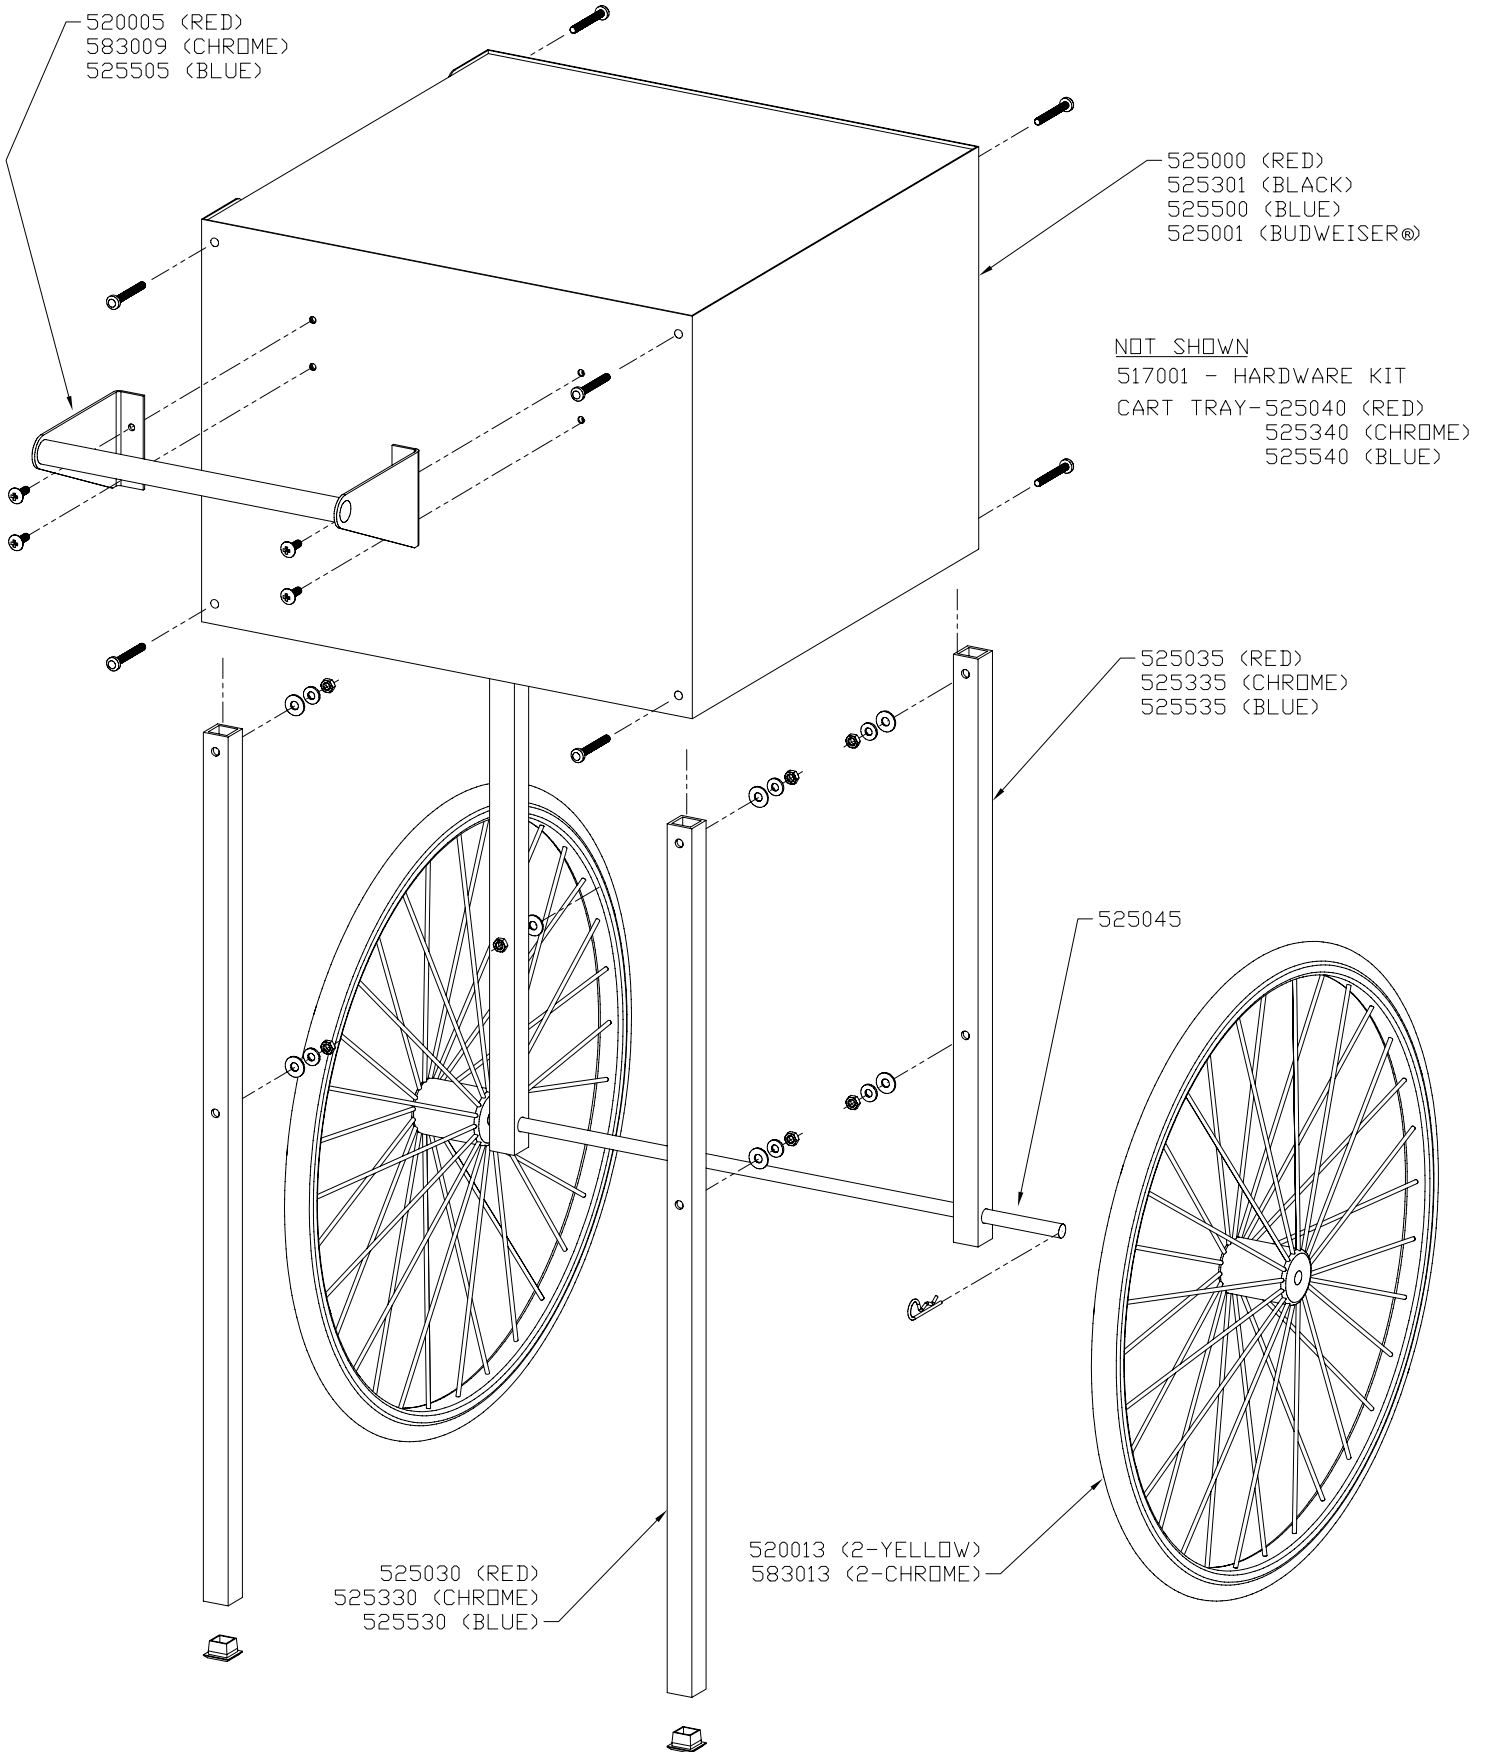

MEDIUM CART ASSEMBLY