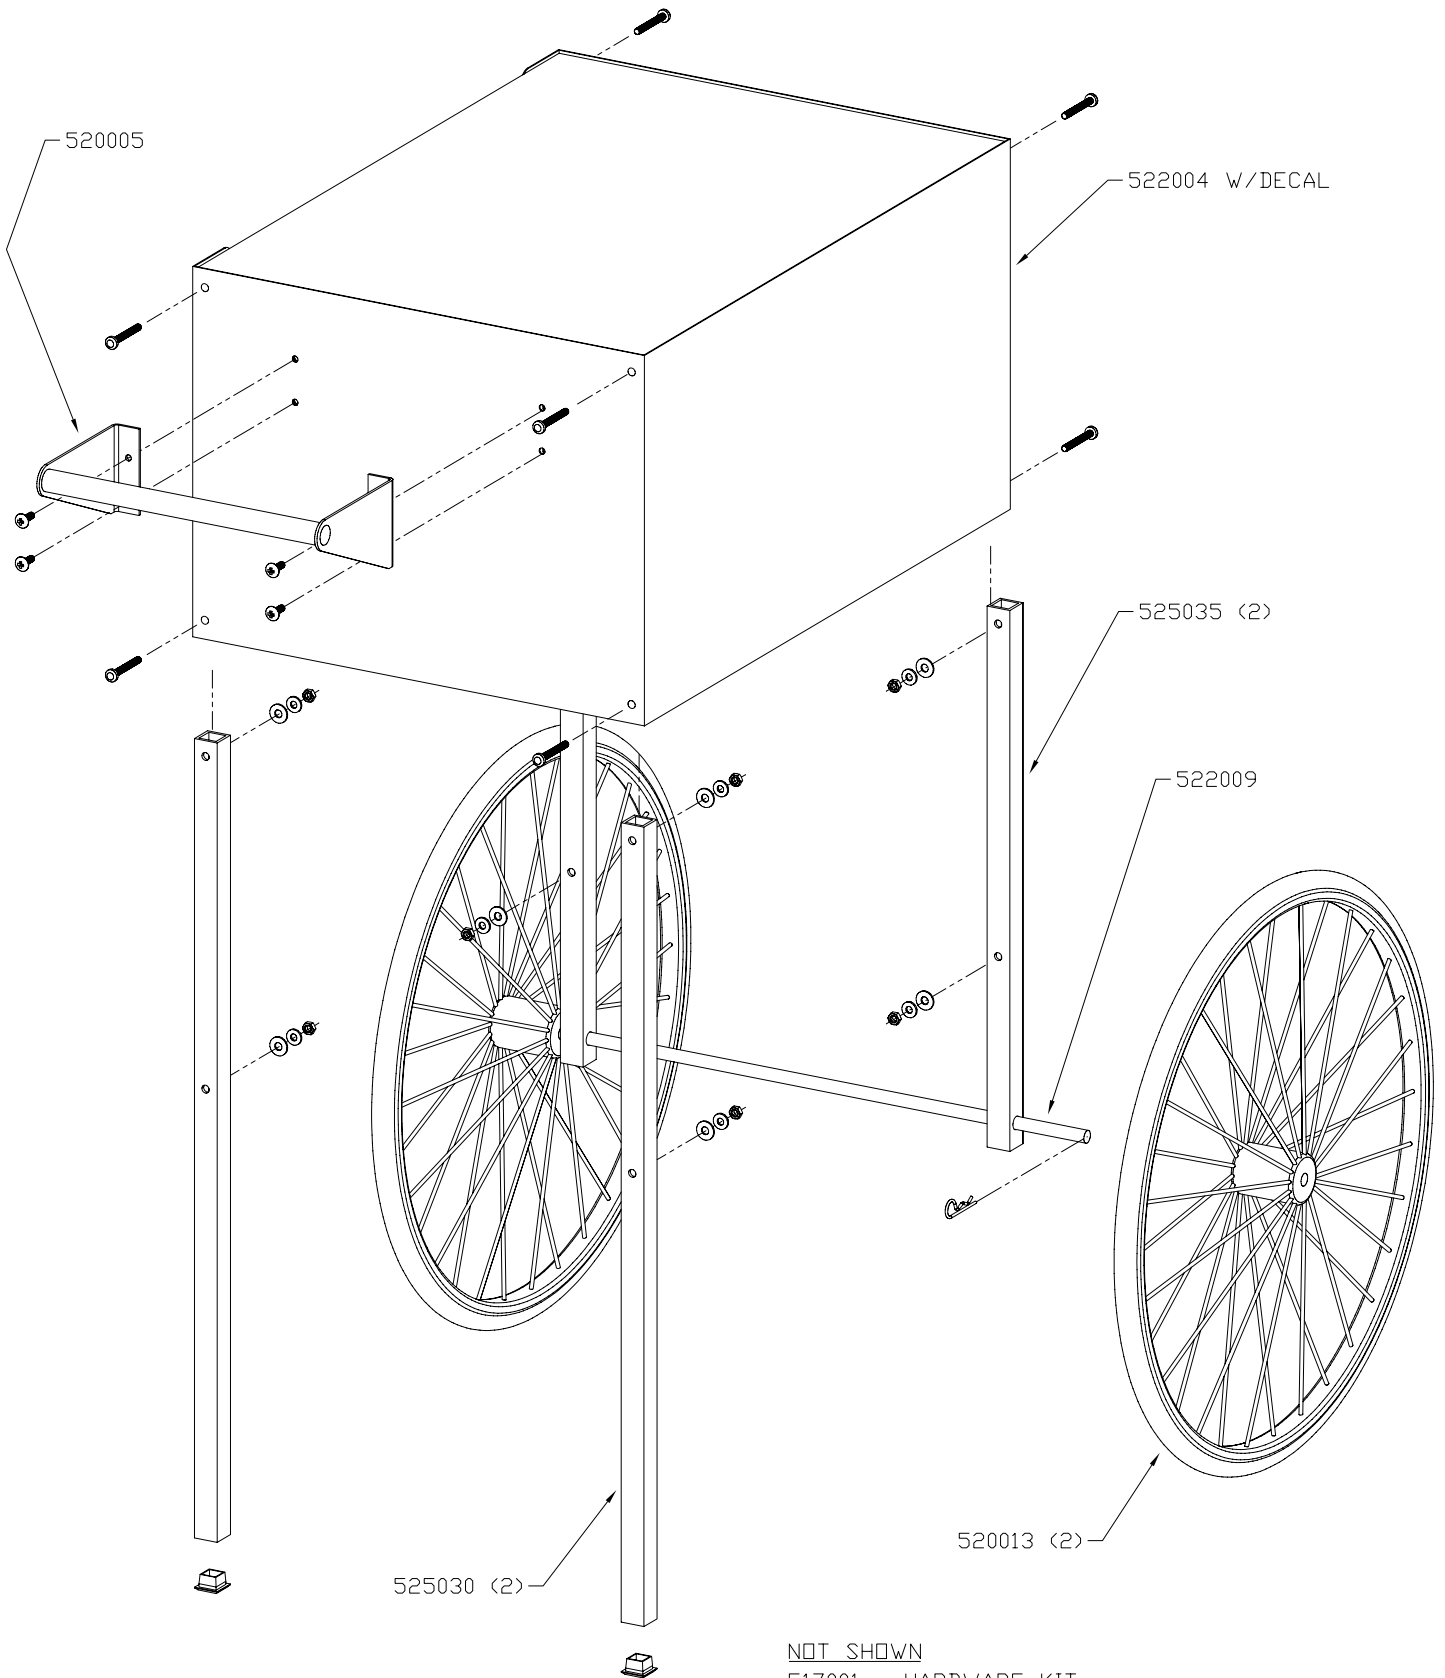

CART

1. Attach Handle to the cart body using four 1/4" - 20 x 3/4" bolts, flat washers, lock washers and hex nuts.
2. Turn assembly over on its top.
3. Install Long Legs to the same side of the cart body that the handle is attached to using four 1/4" - 20 x 2" Screws, flat washers, lock washers, and hex nuts.
4. Press End Caps into the protruding end of legs.
5. Attach Short legs to the opposite side of the cart body that the handle is attached to using four 1/4" - 20 x 2" Screws, flat washers, lock washers, and hex nuts.
6. Slide axle rod through the holes in the Short Legs.
7. Slide a wheel over the axle rod on the outside of Short Legs. Put a Clip Pin through the holes on each end to secure the wheels to the axle.
8. Turn assembly the correct side up and position the Cart Tray over the side of the cart body opposite of the handle.

SMALL CART ASSEMBLY

MEDIUM CART ASSEMBLY

LARGE POPCORN CART ASSEMBLY

THRIFTY STAND PARTS ASSEMBLY